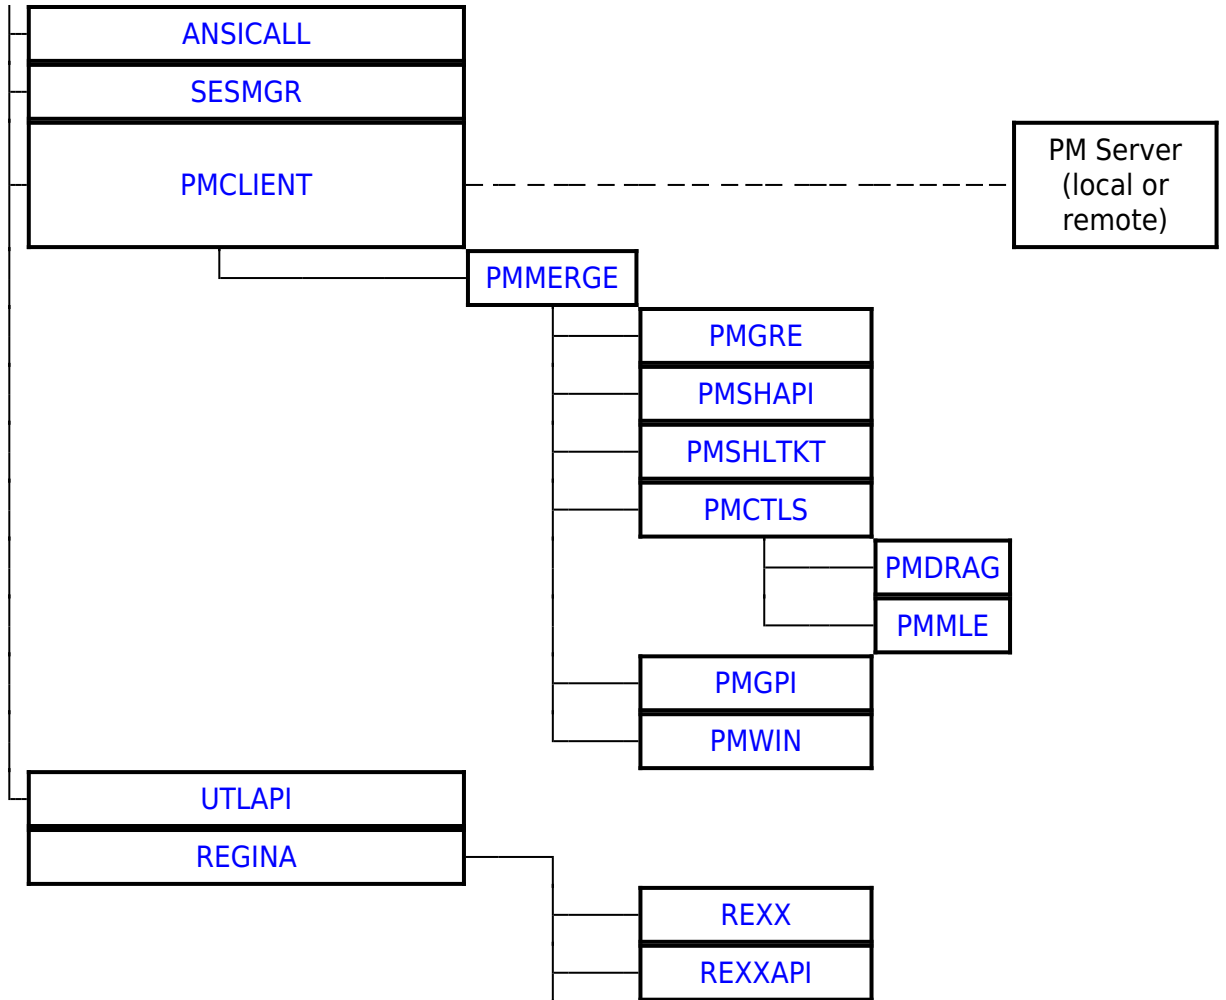

OS/2 DLLs	
Base API	DOSCALLS EMXWRAP SUB32 ANSICALL NLS MSG MONCALLS KBDCALLS MOUCALLS VIOCALLS SESMGR BKSCALLS BMSCALLS BVSCALLS NAMPIPES QUECALLS OS2CHAR
Bidirectional NLS	BDCALLS BDCALLS32 BDIME BDBVH BDVIEW BDWPCLS BIDIPM PMBIDI
Unicode API	UCONV UNIKBD LIBUNI
BVH (Base Video Handlers)	BVHINIT BVHMPA BVHVGGA BVHVSUGA BVHWNDW
GRADD subsystem	VMAN SOFTDRAW GRE2VMAN GENGRADD
IPF (Information Presentation facility)	HELPMGR HPMGRMRI MINXOBJ IBMHMGR NEWVIEW MINXMRI ERRTXT
REXX	REXX REXXAPI REXXUTIL REGINA
The core PM DLL's	PMMERGE pmmrgres pmshapi pmshtkt pmgre pmgpi pmdrag pmctls pmmle pmspl pmviop pmwin
Open32	pmwinx mirrors registry
Intelligent Font Interface drivers	pmatm truetype pmunif freetype pmpre
Data Exchange	pmclip pmdde pmddeml
VDM PM interface	pmvdmh pmvdmp seamless shield
WPS	pmwp pmwpmri pmvddrop
Miscellaneous	pmpic pmtkt mvdm

From:
<https://ftp.osfree.org/doku/> - osFree wiki

Permanent link:
<https://ftp.osfree.org/doku/doku.php?id=en:templates:dlls&rev=1700139233>

Last update: **2023/11/16 12:53**