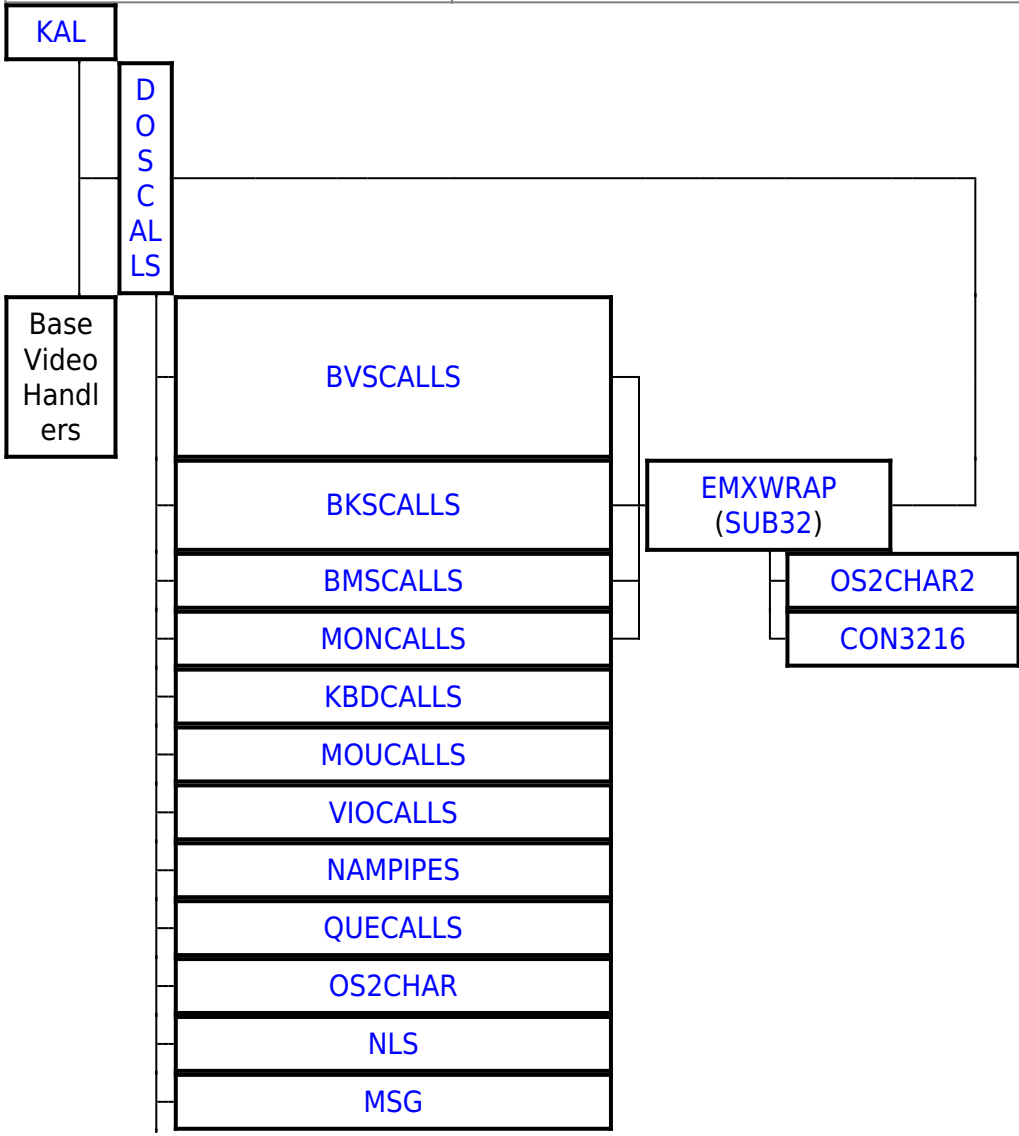

OS/2 DLLs	
Base API	DOSCALLS EMXWRAP SUB32 ANSICALL NLS MSG MONCALLS KBDCALLS MOUCALLS VIOCALLS SESMGR BKSCALLS BMSCALLS BVSCALLS NAMPIPES QUECALLS OS2CHAR
Bidirectional NLS	BDCALLS BDCALLS32 BDIME BDBVH BDVIEW BDWPCLS BIDIPM PMBIDI
Unicode API	UCONV UNIKBD LIBUNI
BVH (Base Video Handlers)	BVHINIT BVHMPA BVHVGGA BVHVSUGA BVHWNDW
GRADD subsystem	VMAN SOFTDRAW GRE2VMAN GENGRADD
IPF (Information Presentation facility)	HELPMGR HPMGRMRI MINXOBJ IBMHMGR NEWVIEW MINXMRI ERRTXT
REXX	REXX REXXAPI REXXUTIL REGINA
The core PM DLL's	PMMERGE pmmrgres pmshapi pmshtkt pmgre pmgpi pmdrag pmctls pmmle pmspl pmviop pmwin
Open32	pmwinx mirrors registry
Intelligent Font Interface drivers	pmatm truetype pmunif freetype pmpre
Data Exchange	pmclip pmdde pmddeml
VDM PM interface	pmvdmh pmvdmp seamless shield
WPS	pmwp pmwpmri pmvddrop
Miscellaneous	pmpic pmtkt mvdm

From:
<https://ftp.osfree.org/doku/> - osFree wiki

Permanent link:
<https://ftp.osfree.org/doku/doku.php?id=en:templates:dlls&rev=1700139233>

Last update: **2023/11/16 12:53**