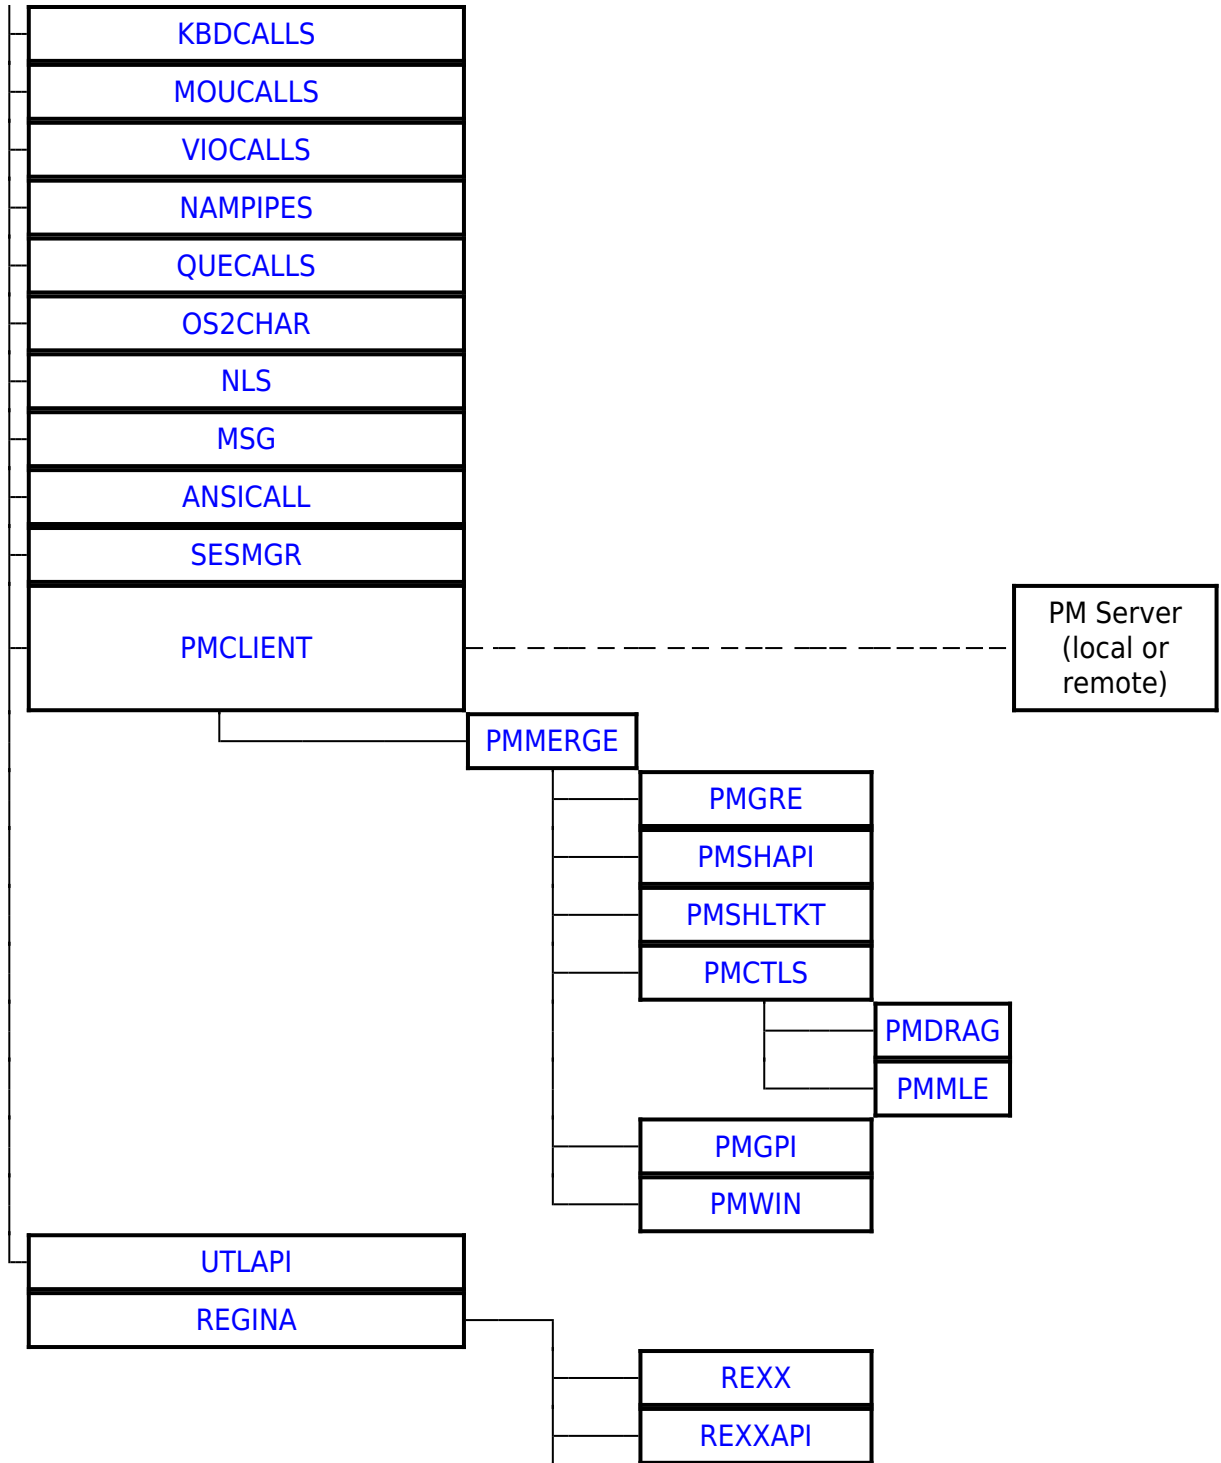

Please help to find info about enries marked as *No info*

SOFTDRAW

Ordinal	Name	Desc	Status
1	SDEntry		
2	SDBitBlt		
3	SDLine		

OS/2 DLLs	
Base API	DOSCALLS EMXWRAP SUB32 ANSICALL NLS MSG MONCALLS KBDSCALLS MOUCALLS VIOCALLS SESMGR BKSCALLS BMSCALLS BVSCALLS NAMPIPES QUECALLS OS2CHAR
Bidirectional NLS	BDCALLS BDCALLS32 BDIME BDBVH BDVIEW BDWPCLS BIDIPM PMBIDI
Unicode API	UCONV UNIKBD LIBUNI
BVH (Base Video Handlers)	BVHINIT BVHMPA BVHVGGA BVHSVGGA BVHWNDW
GRADD subsystem	VMAN SOFTDRAW GRE2VMAN GENGRADD
IPF (Information Presentation facility)	HELPMGR HPMGRMRI MINXOBJ IBMHMGR NEWVIEW MINXMRI ERRTXT
REXX	REXX REXXAPI REXXUTIL REGINA
The core PM DLL's	PMMERGE PMMRGRES PMSHAPI PMSHLTKT PMGRE PMGPI PMDRAG PMCTLS PMMLE PMSPL PMVIOP PMWIN
Open32	PMWINX MIRRORS REGISTRY
Intelligent Font Interface drivers	PMATM TRUETYPE PMUNIF FREETYPE PMPRE
Data Exchange	PMCLIP PMDDE PMDDEML
VDM PM interface	PMVDMH PMVDMP SEAMLESS SHIELD
WPS	PMWP PMWPMRU PMVDDROP
Miscellaneous	PMPIC PMTKT MVDM
SOM API	SOM SOMC

2016/07/25 02:16 · prokushev · 0 Comments

From: <http://www.osfree.org/doku/> - **osFree wiki**

Permanent link: <http://www.osfree.org/doku/doku.php?id=en:docs:os2:modules:softdraw>

Last update: **2016/08/04 05:59**