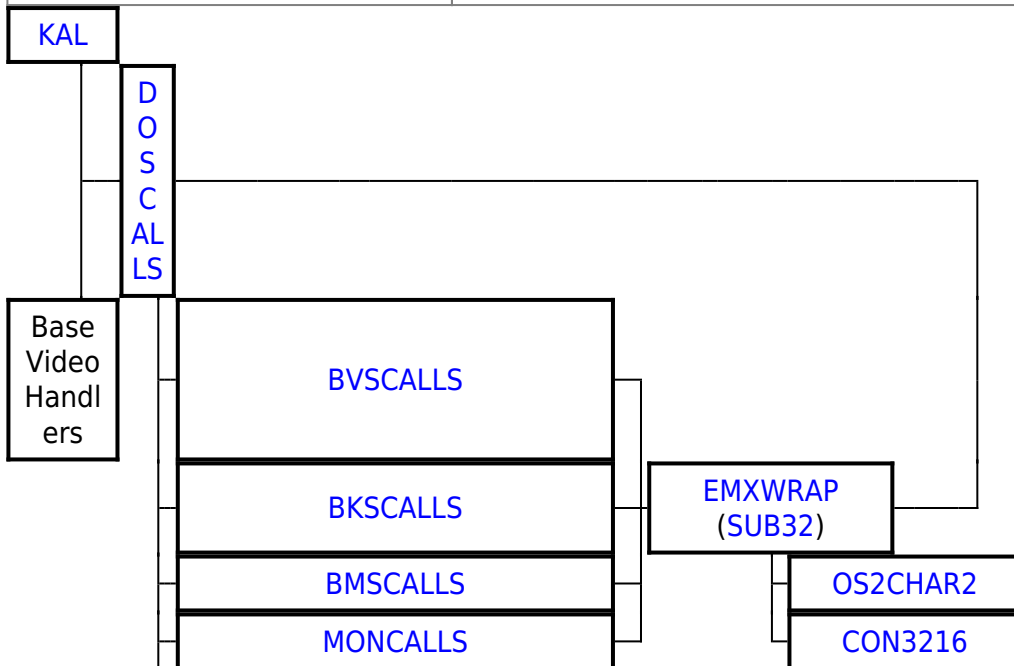

Please help to find info about enries marked as *No info*

SOFTDRAW

Ordinal	Name	Desc	Status
1	SDEntry		
2	SDBitBlt		
3	SDLine		

OS/2 DLLs	
Base API	DOSCALLS EMXWRAP SUB32 ANSICALL NLS MSG MONCALLS KBDSCALLS MOUCALLS VIOCALLS SESMGR BKSCALLS BMSCALLS BVSCALLS NAMPIPES QUECALLS OS2CHAR
Bidirectional NLS	BDCALLS BDCALLS32 BDIME BDBVH BDVIEW BDWPCLS BIDIPM PMBIDI
Unicode API	UCONV UNIKBD LIBUNI
BVH (Base Video Handlers)	BVHINIT BVHMPA BVHVGGA BVHSVGGA BVHWNDW
GRADD subsystem	VMAN SOFTDRAW GRE2VMAN GENGRADD
IPF (Information Presentation facility)	HELPMGR HPMGRMRI MINXOBJ IBMHMGR NEWVIEW MINXMRI ERRTXT
REXX	REXX REXXAPI REXXUTIL REGINA
The core PM DLL's	PMMERGE PMMRGRES PMSHAPI PMSHLTKT PMGRE PMGPI PMDRAG PMCTLS PMMLE PMSPL PMVIOP PMWIN
Open32	PMWINX MIRRORS REGISTRY
Intelligent Font Interface drivers	PMATM TRUETYPE PMUNIF FREETYPE PMPRE
Data Exchange	PMCLIP PMDDE PMDDEML
VDM PM interface	PMVDMH PMVDMP SEAMLESS SHIELD
WPS	PMWP PMWPMRU PMVDDROP
Miscellaneous	PMPIC PMTKT MVDM
SOM API	SOM SOMC

2016/07/25 02:16 · prokushev · 0 Comments

From: <http://www.osfree.org/doku/> - **osFree wiki**

Permanent link: <http://www.osfree.org/doku/doku.php?id=en:docs:os2:modules:softdraw>

Last update: **2016/08/04 05:59**