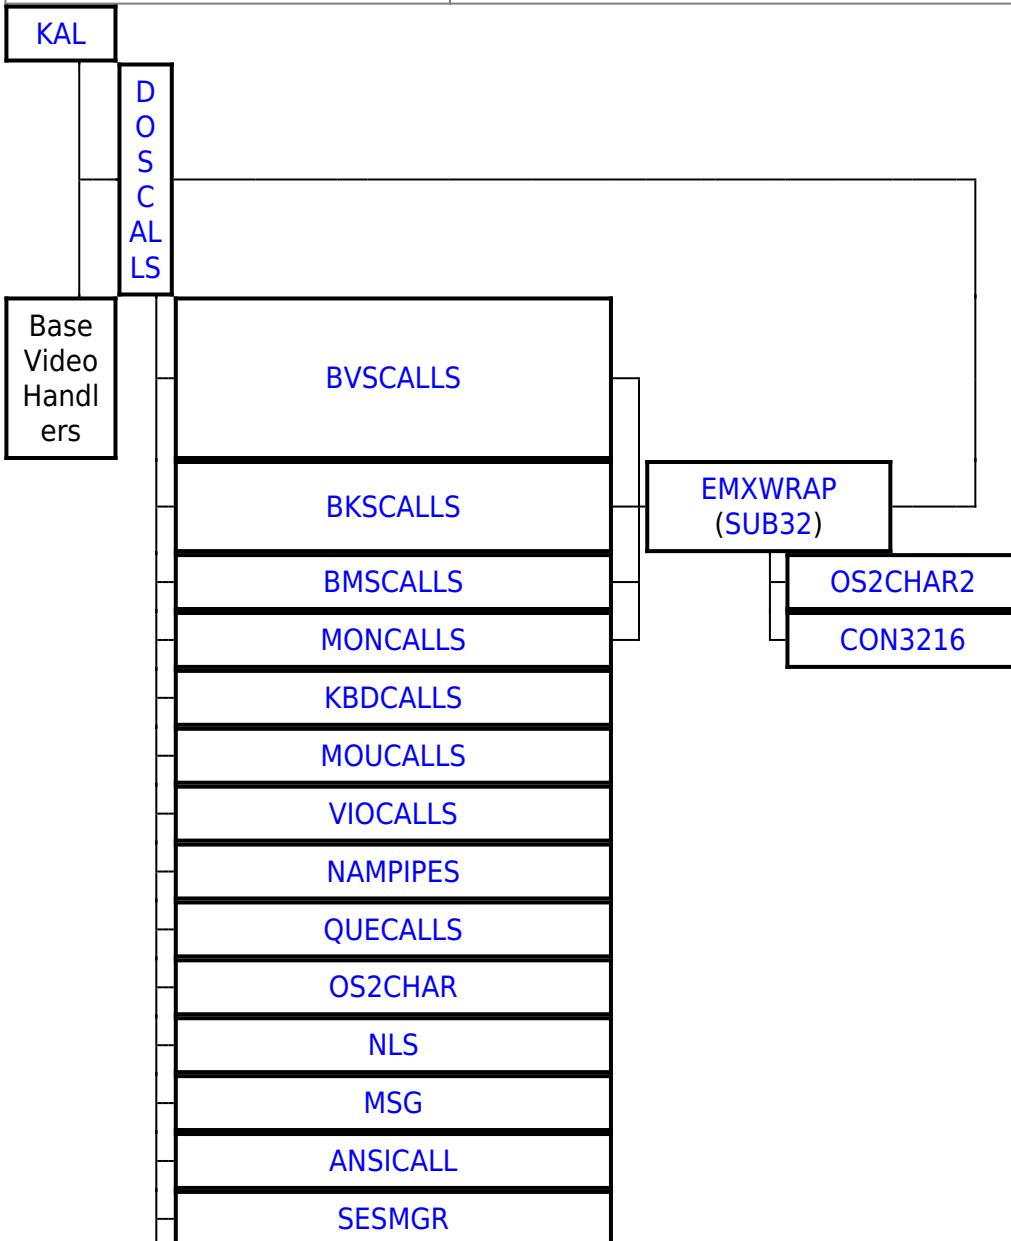

OS/2 DLLs	
Unicode API	UCONV UNIKBD LIBUNI
BVH (Base Video Handlers)	BVHINIT BVHMPA BVHVGGA BVHVSVA BVHWNDW
GRADD subsystem	VMAN SOFTDRAW GRE2VMAN GENGRADD
IPF (Information Presentation facility)	HELPMGR HPMGRMRI MINXOBJ IBMHMGR NEWVIEW MINXMRI ERRTXT
REXX	REXX REXXAPI REXXUTIL REGINA
The core PM DLL's	PMMERGE PMMRGRES PMSHAPI PMSHLTKT PMGRE PMGPI PMDRAG PMCTLS PMMLE PMSPL PMVIOP PMWIN
Open32	PMWINX MIRRORS REGISTRY
Intelligent Font Interface drivers	PMATM TRUETYPE PMUNIF FREETYPE PMPRE
Data Exchange	PMCLIP PMDDE PMDDEML
VDM PM interface	PMVDMH PMVDMP SEAMLESS SHIELD
WPS	PMWP PMWPMRU PMVDDROP
Miscellaneous	PMPIC PMTKT MVDM
SOM API	SOM SOMC