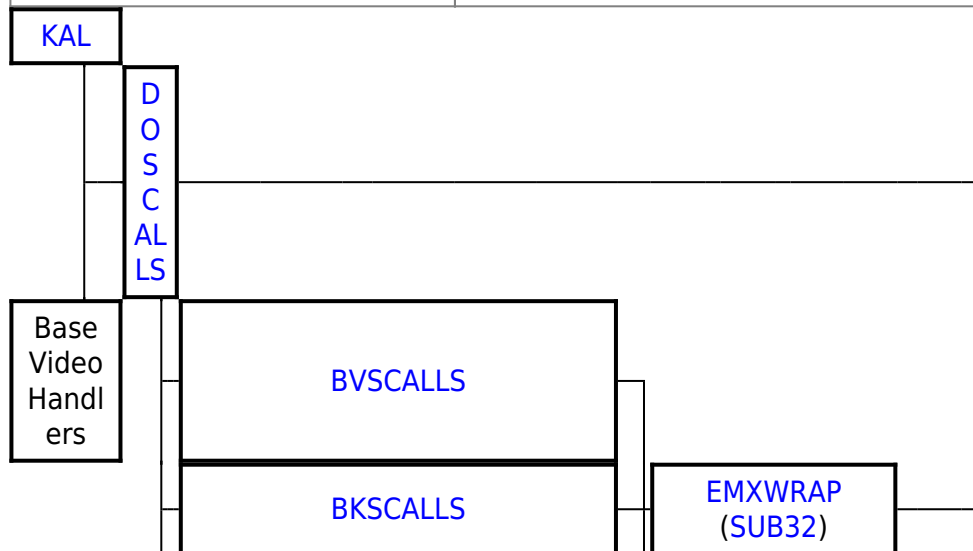

Please help to find info about enries marked as *No info*

GRE2VMAN

Ordinal	Name	Desc	Status
103	movecursorblock		
200	OS2_PM_DRV_ENABLE		
202	OS2_PM_DRV_QUERYSCREENRESOLUTIONS		
350	SEAMLESSTERMINATE		
351	SEAMLESSINITIALIZE		
1000	NotifyModeChange		

OS/2 DLLs	
Base API	DOSCALLS EMXWRAP SUB32 ANSICALL NLS MSG MONCALLS KBCALLS MOUCALLS VIOCALLS SESMGR BKSCALLS BMSCALLS BVSCALLS NAMPIPES QUECALLS OS2CHAR
Bidirectional NLS	BDCALLS BDCALLS32 BDIME BDBVH BDVIEW BDWPCLS BIDIPM PMBIDI
Unicode API	UCONV UNIKBD LIBUNI
BVH (Base Video Handlers)	BVHINIT BVHMPA BVHVGA BVHSVGGA BVHWNDW
GRADD subsystem	VMAN SOFTDRAW GRE2VMAN GENGRADD
IPF (Information Presentation facility)	HELPMGR HPMGRMRI MINXOBJ IBMHMGR NEWVIEW MINXMRI ERRTXT
REXX	REXX REXXAPI REXXUTIL REGINA
The core PM DLL's	PMMERGE PMMRGRES PMSHAPI PMSHLTKT PMGRE PMGPI PMDRAG PMCTLS PMMLE PMSPL PMVIOP PMWIN
Open32	PMWINX MIRRORS REGISTRY
Intelligent Font Interface drivers	PMATM TRUETYPE PMUNIF FREETYPE PMPRE
Data Exchange	PMCLIP PMDDE PMDDEML
VDM PM interface	PMVDMH PMVDMP SEAMLESS SHIELD
WPS	PMWP PMWPMRU PMVDDROP
Miscellaneous	PMPIC PMTKT MVDM
SOM API	SOM SOMC