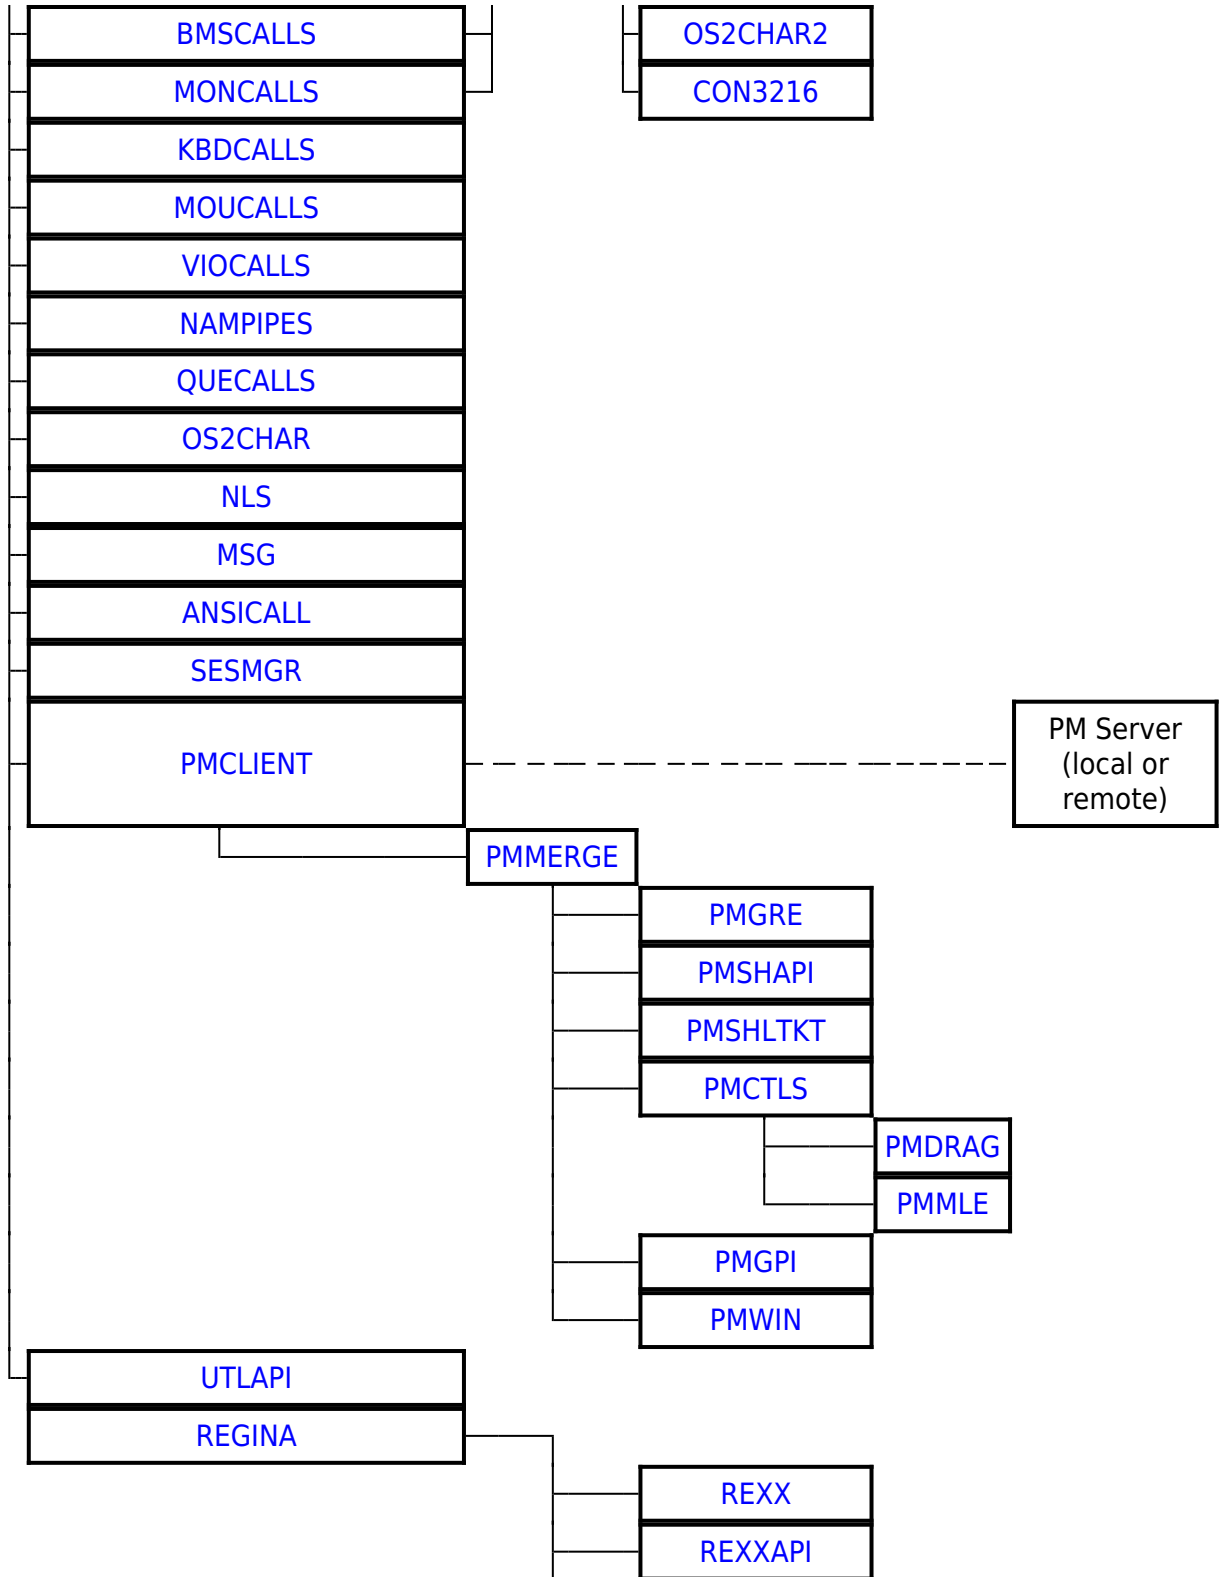

Please help to find info about enries marked as *No info*

GRE2VMAN

Ordinal	Name	Desc	Status
103	movecursorblock		
200	OS2_PM_DRV_ENABLE		
202	OS2_PM_DRV_QUERYSCREENRESOLUTIONS		
350	SEAMLESSTERMINATE		
351	SEAMLESSINITIALIZE		
1000	NotifyModeChange		

OS/2 DLLs	
Base API	DOSCALLS EMXWRAP SUB32 ANSICALL NLS MSG MONCALLS KBCALLS MOUCALLS VIOCALLS SESMGR BKSCALLS BMSCALLS BVSCALLS NAMPIPES QUECALLS OS2CHAR
Bidirectional NLS	BDCALLS BDCALLS32 BDIME BDBVH BDVIEW BDWPCLS BIDIPM PMBIDI
Unicode API	UCONV UNIKBD LIBUNI
BVH (Base Video Handlers)	BVHINIT BVHMPA BVHVGA BVHSVGGA BVHWNDW
GRADD subsystem	VMAN SOFTDRAW GRE2VMAN GENGRADD
IPF (Information Presentation facility)	HELPMGR HPMGRMRI MINXOBJ IBMHMGR NEWVIEW MINXMRI ERRTXT
REXX	REXX REXXAPI REXXUTIL REGINA
The core PM DLL's	PMMERGE PMMRGRES PMSHAPI PMSHLTKT PMGRE PMGPI PMDRAG PMCTLS PMMLE PMSPL PMVIOP PMWIN
Open32	PMWINX MIRRORS REGISTRY
Intelligent Font Interface drivers	PMATM TRUETYPE PMUNIF FREETYPE PMPRE
Data Exchange	PMCLIP PMDDE PMDDEML
VDM PM interface	PMVDMH PMVDMP SEAMLESS SHIELD
WPS	PMWP PMWPMRU PMVDDROP
Miscellaneous	PMPIC PMTKT MVDM
SOM API	SOM SOMC