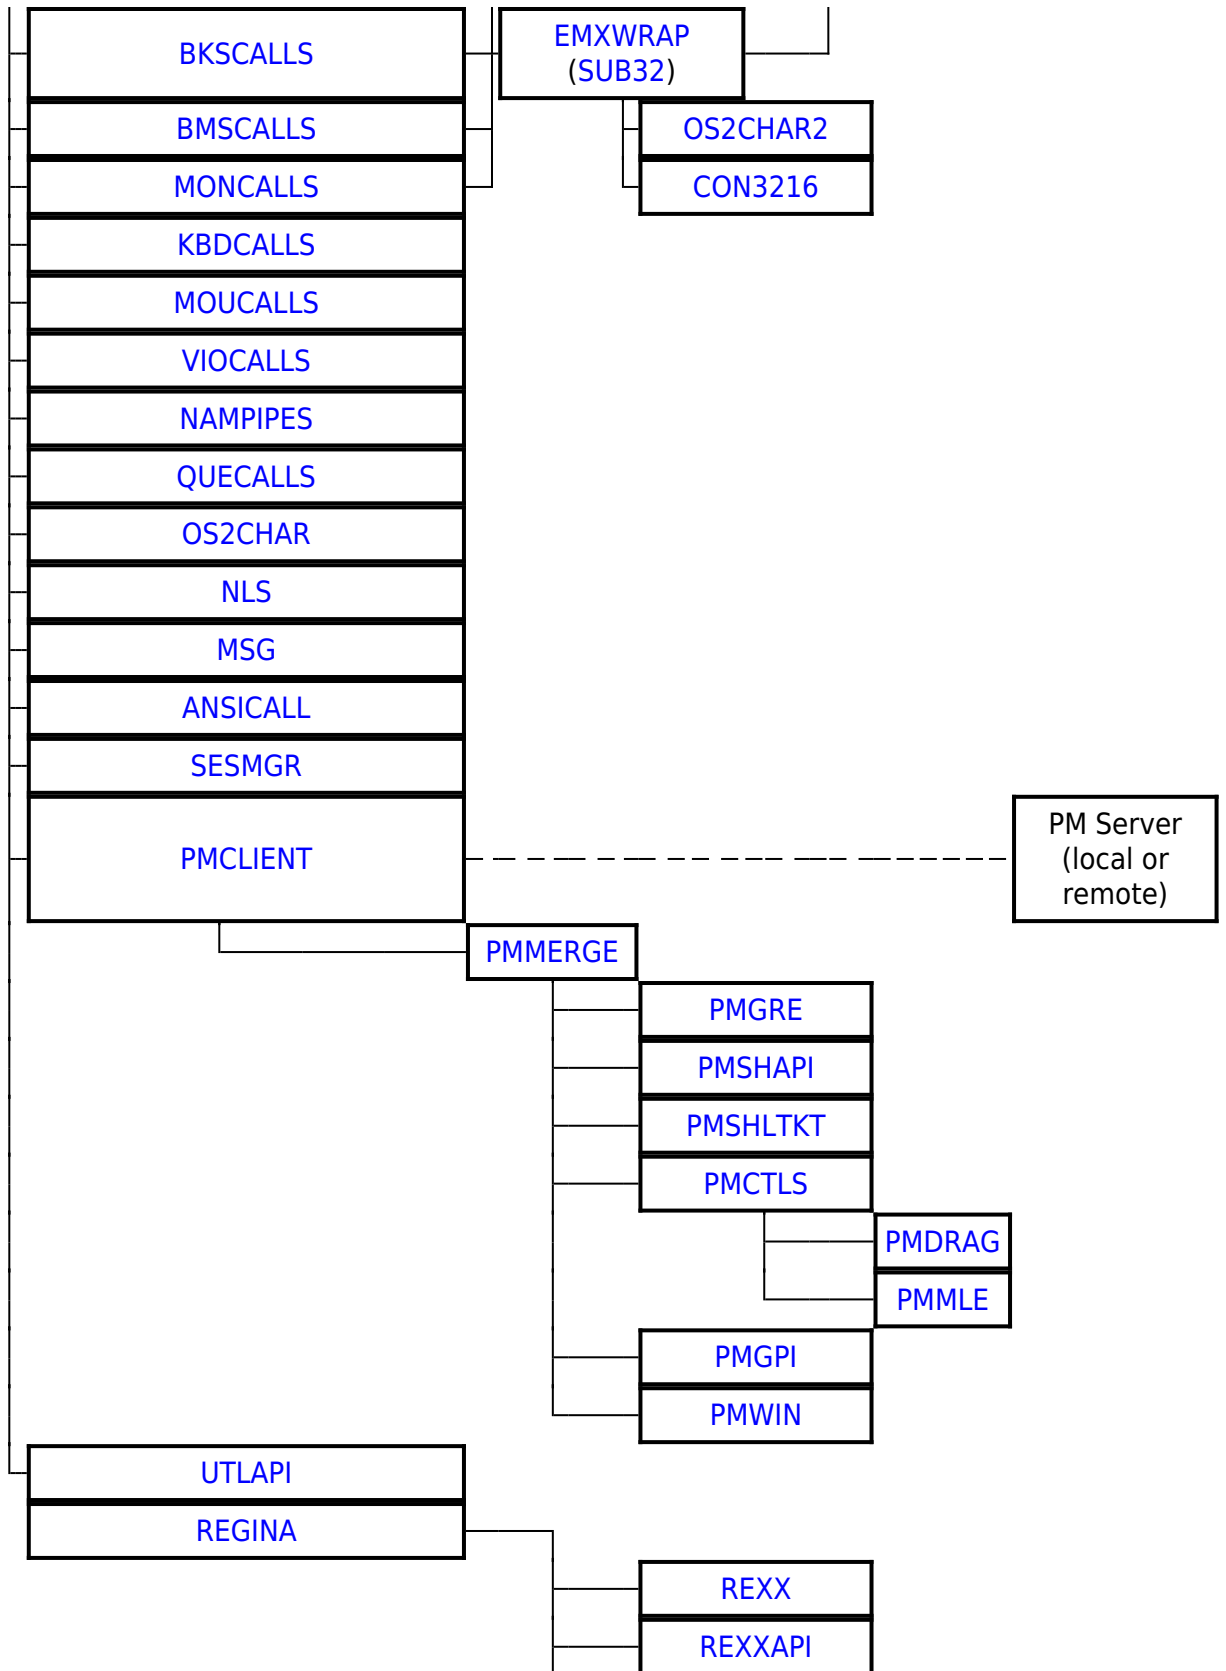

Please help to find info about enries marked as *No info*

BHVMPA

| Ordinal | Name | Desc | Status |
|---------|-------------------|------|--------|
| 1 | CHARFONTEND | | |
| 2 | ACCESSHARDWARE | | |
| 3 | ACCESSREGISTER | | |
| 4 | ACCESSCURSORPOS | | |
| 5 | ACCESSCURSORTYPE | | |
| 6 | ACCESSVIDEOENABLE | | |
| 7 | DEVENABLE | | |

| OS/2 DLLs | |
|---|--|
| Base API | DOSCALLS EMXWRAP SUB32 ANSICALL NLS MSG MONCALLS KBDSCALLS MOUCALLS VIOCALLS SESMGR BKSCALLS BMSCALLS BVSCALLS NAMPIPES QUECALLS OS2CHAR |
| Bidirectional NLS | BDCALLS BDCALLS32 BDIME BDBVH BDVIEW BDWPCLS BIDIPM PMBIDI |
| Unicode API | UCONV UNIKBD LIBUNI |
| BVH (Base Video Handlers) | BVHINIT BVHMPA BVHVGGA BVHVSVA BVHWNDW |
| GRADD subsystem | VMAN SOFTDRAW GRE2VMAN GENGRADD |
| IPF (Information Presentation facility) | HELPMGR HPMGRMRI MINXOBJ IBMHMGR NEWVIEW MINXMRI ERRTXT |
| REXX | REXX REXXAPI REXXUTIL REGINA |
| The core PM DLL's | PMMERGE PMMRGRES PMSHAPI PMSHLTKT PMGRE PMGPI PMDRAG PMCTLS PMMLE PMSPL PMVIOP PMWIN |
| Open32 | PMWINX MIRRORS REGISTRY |
| Intelligent Font Interface drivers | PMATM TRUETYPE PMUNIF FREETYPE PMPRE |
| Data Exchange | PMCLIP PMDDE PMDDEML |
| VDM PM interface | PMVDMH PMVDMP SEAMLESS SHIELD |
| WPS | PMWP PMWPMRU PMVDDROP |
| Miscellaneous | PMPIC PMTKT MVDM |
| SOM API | SOM SOMC |