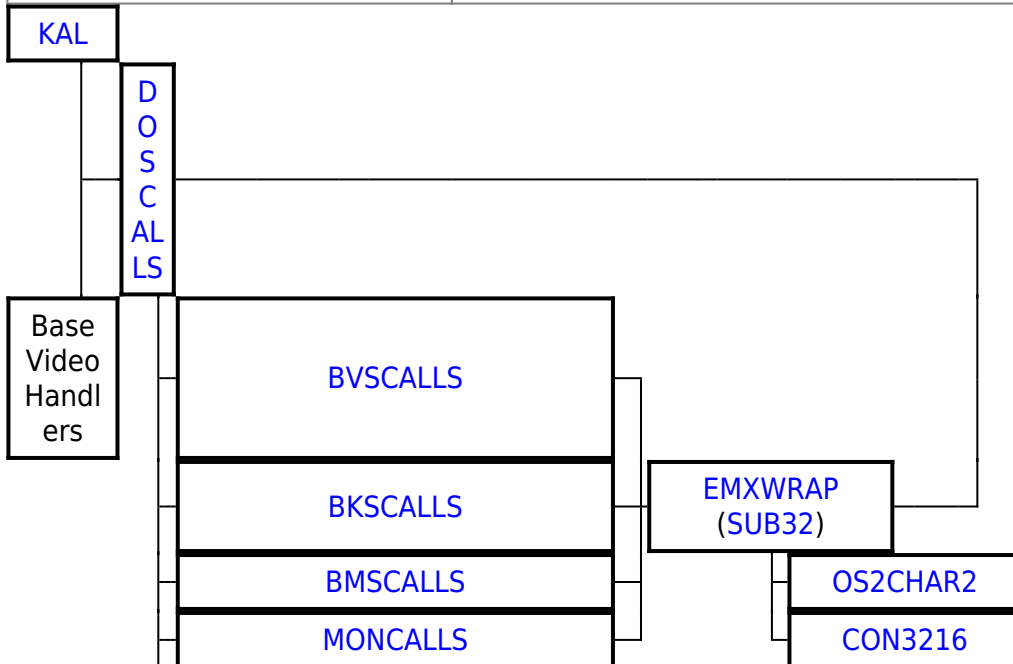

# BKSCALLS

This is forwarder DLL to [DOSCALLS.DLL](#)

Ordinal	Name	Desc	Status
1	BKSMMAIN	Forwarder to DOSCALLS.851	Done

OS/2 DLLs	
Base API	DOSCALLS EMXWRAP SUB32 ANSICALL NLS MSG MONCALLS KBDCALLS MOUCALLS VIOCALLS SESMGR BKSCALLS BMSCALLS BVSCALLS NAMPIPES QUECALLS OS2CHAR
Bidirectional NLS	BDCALLS BDCALLS32 BDIME BDBVH BDVIEW BDWPCLS BIDIPM PMBIDI
Unicode API	UCONV UNIKBD LIBUNI
BVH (Base Video Handlers)	BVHINIT BVHMPA BVHVGA BVHSVGA BVHWNDW
GRADD subsystem	VMAN SOFTDRAW GRE2VMAN GENGRADD
IPF (Information Presentation facility)	HELPMGR HPMGRMRI MINXOBJ IBMHMGR NEWVIEW MINXMRI ERRTXT
REXX	REXX REXXAPI REXXUTIL REGINA
The core PM DLL's	PMMERGE PMMRGRES PMSHAPI PMSHLTKT PMGRE PMGPI PMDRAG PMCTLS PMMLE PMSPL PMVIOP PMWIN
Open32	PMWINX MIRRORS REGISTRY
Intelligent Font Interface drivers	PMATM TRUETYPE PMUNIF FREETYPE PMPRE
Data Exchange	PMCLIP PMDDE PMDDEML
VDM PM interface	PMVDMH PMVDMP SEAMLESS SHIELD
WPS	PMWP PMWPMRU PMVDDROP
Miscellaneous	PMPIC PMTKT MVDM
SOM API	SOM SOMC