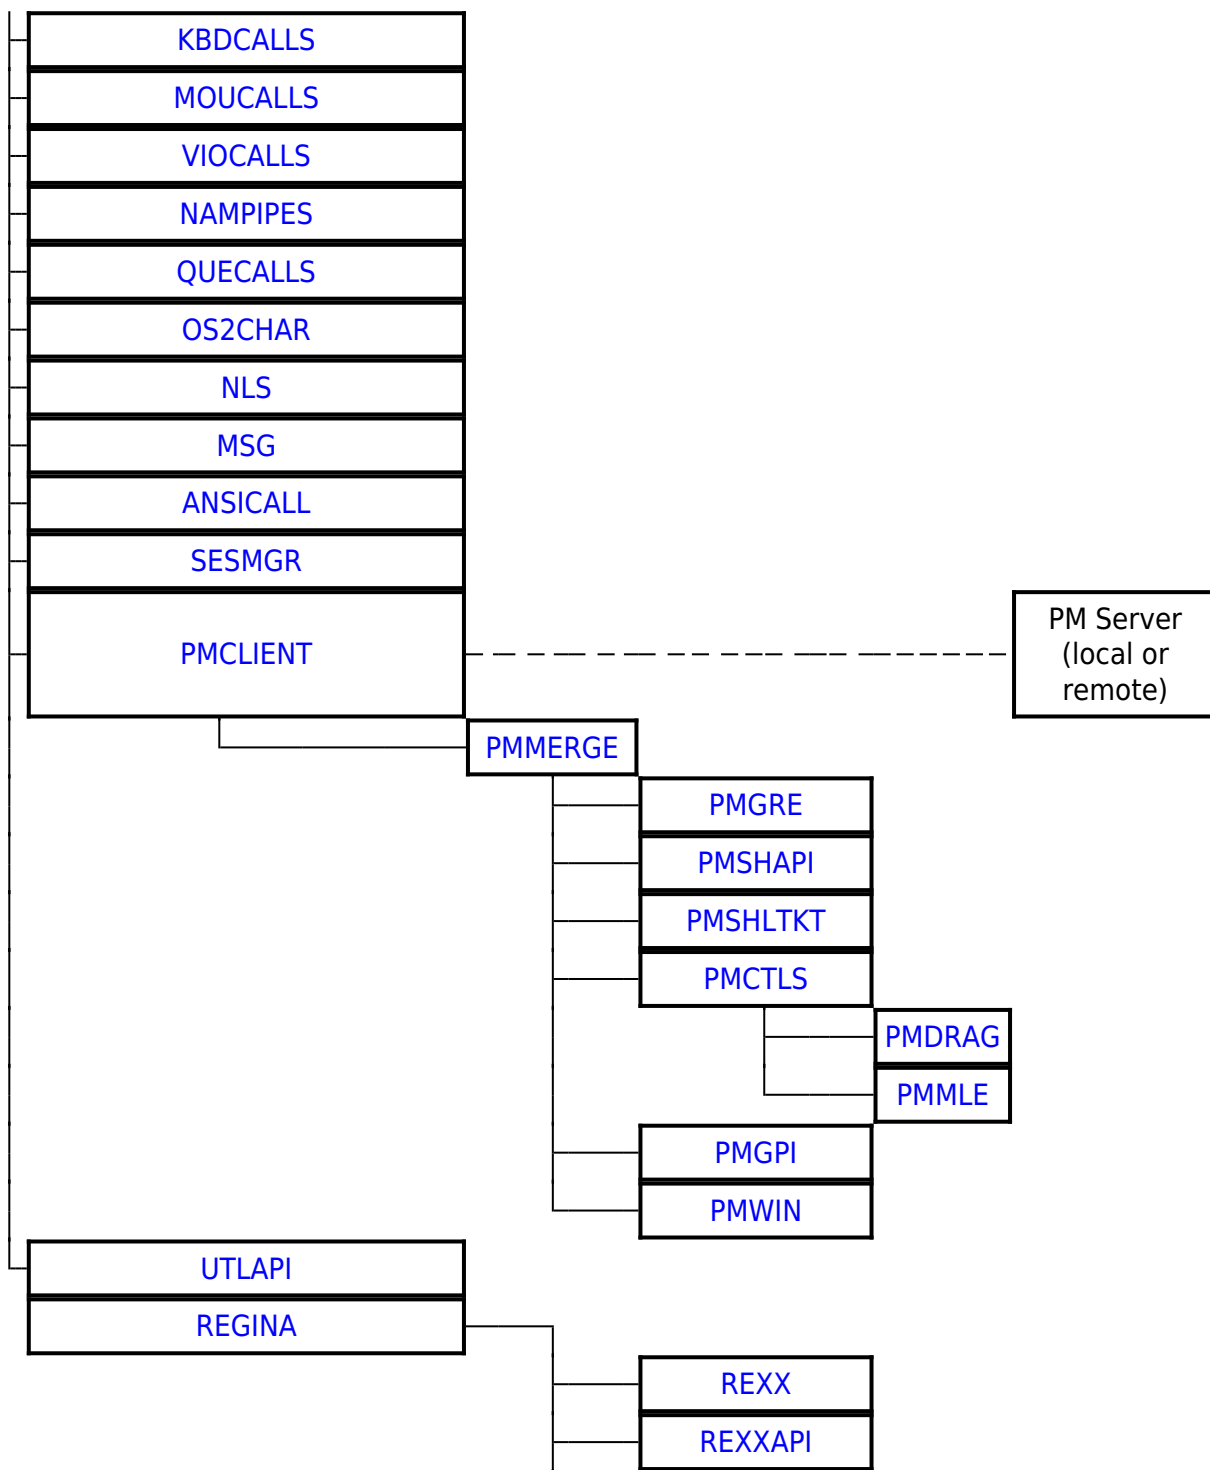

# BKSCALLS

This is forwarder DLL to [DOSCALLS.DLL](#)

Ordinal	Name	Desc	Status
1	BKSMMAIN	Forwarder to DOSCALLS.851	Done

OS/2 DLLs	
Base API	DOSCALLS EMXWRAP SUB32 ANSICALL NLS MSG MONCALLS KBDCALLS MOUCALLS VIOCALLS SESMGR BKSCALLS BMSCALLS BVSCALLS NAMPIPES QUECALLS OS2CHAR
Bidirectional NLS	BDCALLS BDCALLS32 BDIME BDBVH BDVIEW BDWPCLS BIDIPM PMBIDI
Unicode API	UCONV UNIKBD LIBUNI
BVH (Base Video Handlers)	BVHINIT BVHMPA BVHVGA BVHSVGA BVHWNDW
GRADD subsystem	VMAN SOFTDRAW GRE2VMAN GENGRADD
IPF (Information Presentation facility)	HELPMGR HPMGRMRI MINXOBJ IBMHMGR NEWVIEW MINXMRI ERRTXT
REXX	REXX REXXAPI REXXUTIL REGINA
The core PM DLL's	PMMERGE PMMRGRES PMSHAPI PMSHLTKT PMGRE PMGPI PMDRAG PMCTLS PMMLE PMSPL PMVIOP PMWIN
Open32	PMWINX MIRRORS REGISTRY
Intelligent Font Interface drivers	PMATM TRUETYPE PMUNIF FREETYPE PMPRE
Data Exchange	PMCLIP PMDDE PMDDEML
VDM PM interface	PMVDMH PMVDMP SEAMLESS SHIELD
WPS	PMWP PMWPMRU PMVDDROP
Miscellaneous	PMPIC PMTKT MVDM
SOM API	SOM SOMC