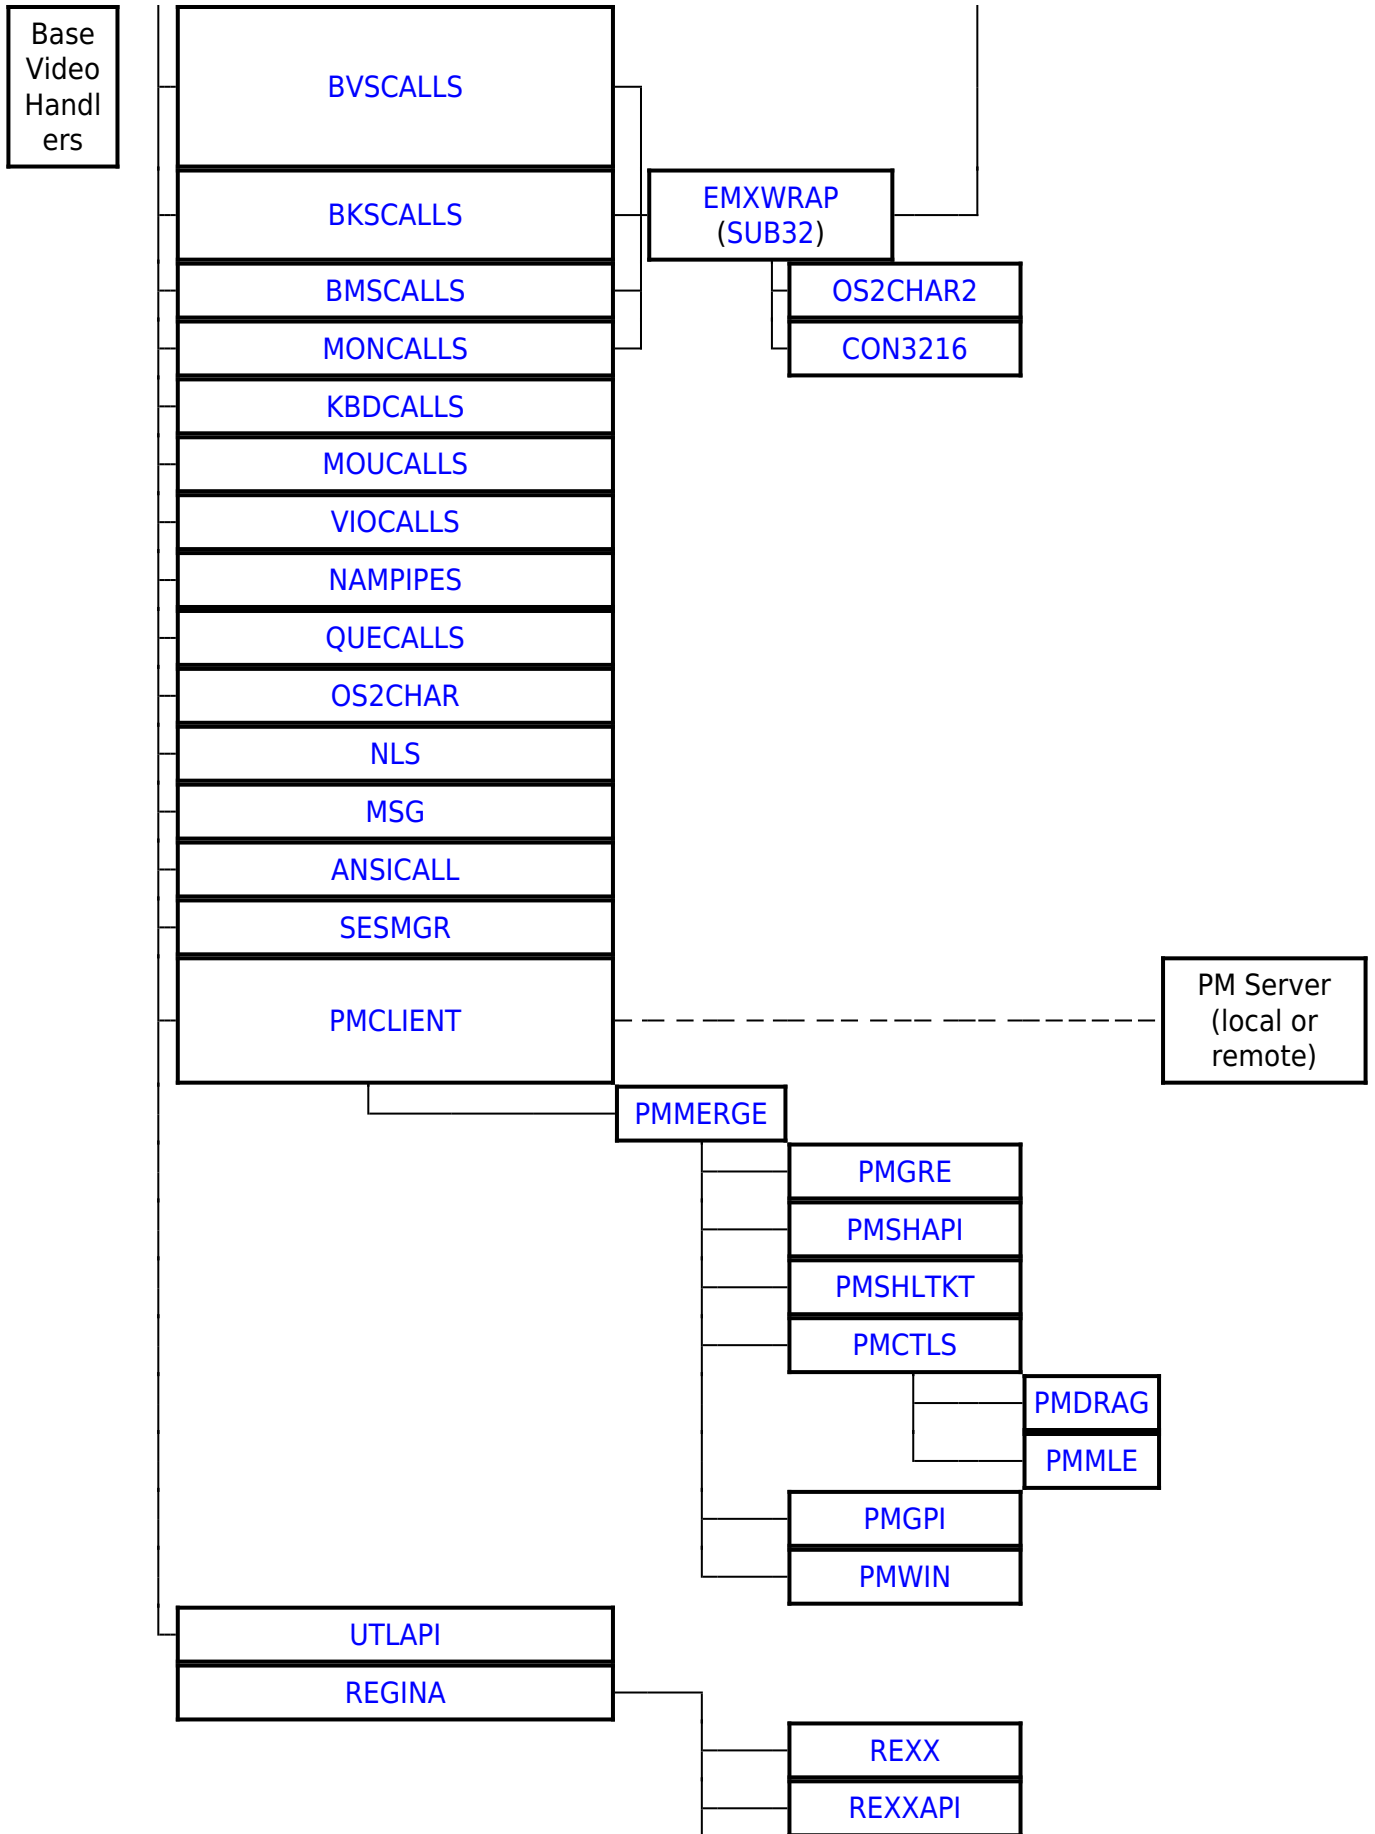

Please help to find info about enries marked as *No info*

BDWPCLS

Ordinal	Name	Desc	Status
1	BDWPSDLG_is_DOS_prgm		
2	BDWPSDLG_PageSettings		
3	BDWPSDLG_BidiValError		
4	IsHebrewSystem		
5	BDWPSDLG_setup		
6	FindRunningBidiSettings		
7	BDWPSDLG_LoadDlg		
8	BDWPSDLG_ResetEnv		
9	BDWPSDLG_ModifyEnv		
10	BDWPSDLG_Verify_BidiSettings		
11	BDWPSDLG_getMRI_Lang		
12	BDWPSDLG_setMRI_Lang		

OS/2 DLLs	
Base API	DOSCALLS EMXWRAP SUB32 ANSICALL NLS MSG MONCALLS KBCALLS MOUCALLS VIOCALLS SESMGR BKSCALLS BMSCALLS BVSCALLS NAMPIPES QUECALLS OS2CHAR
Bidirectional NLS	BDCALLS BDCALLS32 BDIME BDBVH BDVIEW BDWPCLS BIDIPM PMBIDI
Unicode API	UCONV UNIKBD LIBUNI
BVH (Base Video Handlers)	BVHINIT BVHMPA BVHVGA BVHSVGGA BVHWNDW
GRADD subsystem	VMAN SOFTDRAW GRE2VMAN GENGRADD
IPF (Information Presentation facility)	HELPMGR HPMGRMRI MINXOBJ IBMHMGR NEWVIEW MINXMRI ERRTXT
REXX	REXX REXXAPI REXXUTIL REGINA
The core PM DLL's	PMMERGE PMMRGRES PMSHAPI PMSHLTKT PMGRE PMGPI PMDRAG PMCTLS PMMLE PMSPL PMVIOP PMWIN
Open32	PMWINX MIRRORS REGISTRY
Intelligent Font Interface drivers	PMATM TRUETYPE PMUNIF FREETYPE PMPRE
Data Exchange	PMCLIP PMDDE PMDDEML
VDM PM interface	PMVDMH PMVDMP SEAMLESS SHIELD
WPS	PMWP PMWPMRU PMVDDROP
Miscellaneous	PMPIC PMTKT MVDM
SOM API	SOM SOMC