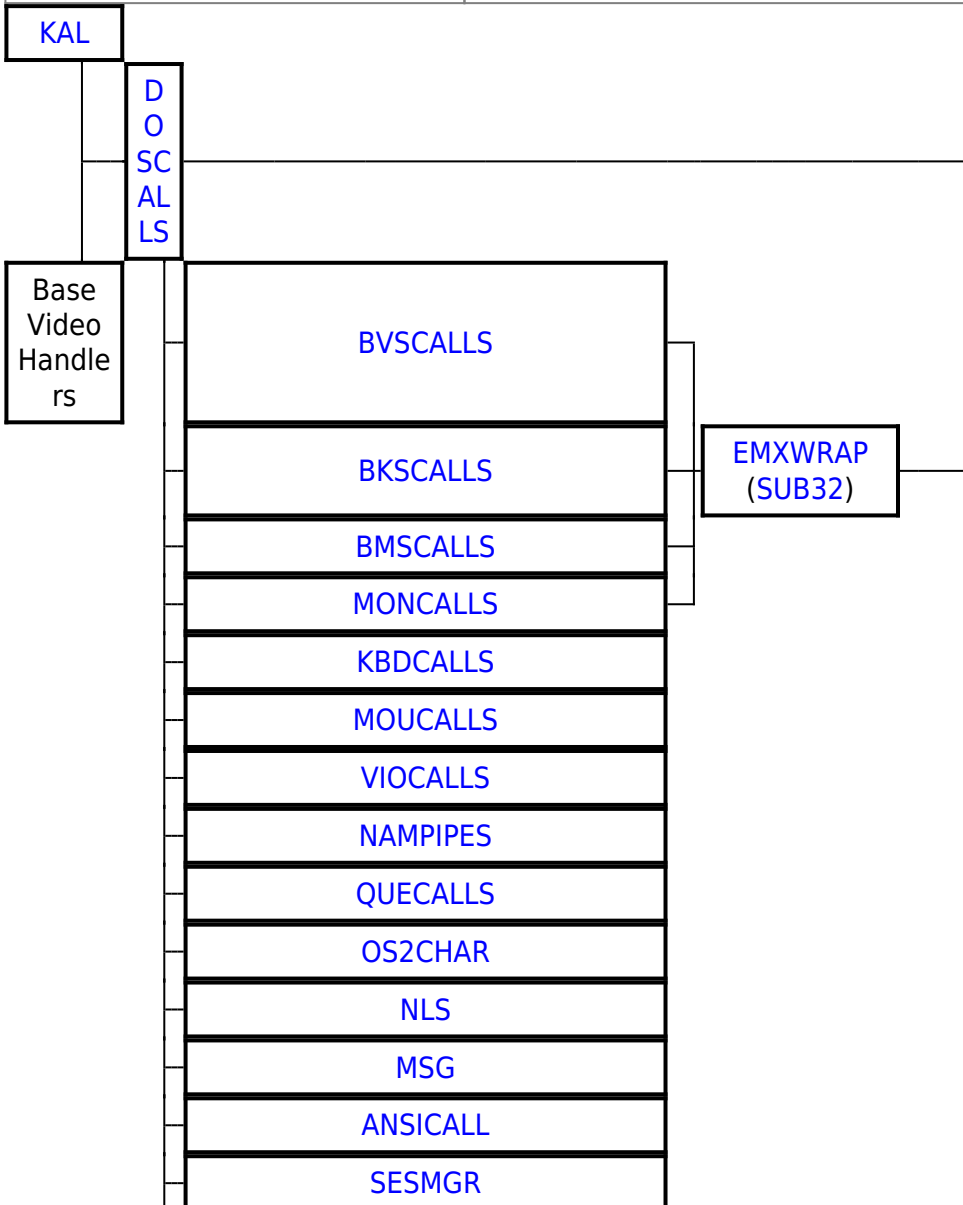

OS/2 DLLs	
Base API	DOSCALLS EMXWRAP SUB32 ANSICALL NLS MSG MONCALLS KBDCALLS MOUCALLS VIOCALLS SESMGR BKSCALLS BMSCALLS BVSCALLS NAMPIPES QUECALLS OS2CHAR
Bidirectional NLS	bdcalls bdcalls32 bdime bdbvh bdview bdwpcis bidipm pmbidi
Unicode API	uconv unikbd libuni
BVH (Base Video Handlers)	bvhinit bvhmpa bvhvga bvhsvga bvhwndw
GRADD subsystem	vman softdraw gre2vman gengradd
IPF (Information Presentation facility)	helpmgr hpmgrmri minxobj ibmhmgr newview minxmri ertxt
REXX	rexx rexxapi rexxutil regina
The core PM DLL's	pmmerge pmmrgres pmshapi pmshlkt pmgre pmgpi pmdrag pmctls pmmle pmspl pmviop pmwin
Open32	pmwinx mirrors registry
Intelligent Font Interface drivers	pmatm truetype pmunif freetype pmpre
Data Exchange	pmclip pmdde pmddeml
VDM PM interface	pmvdmh pmvdmp seamless shield
WPS	pmwp pmwpmri pmvddrop
Miscellaneous	pmpic pmtkt mvdm