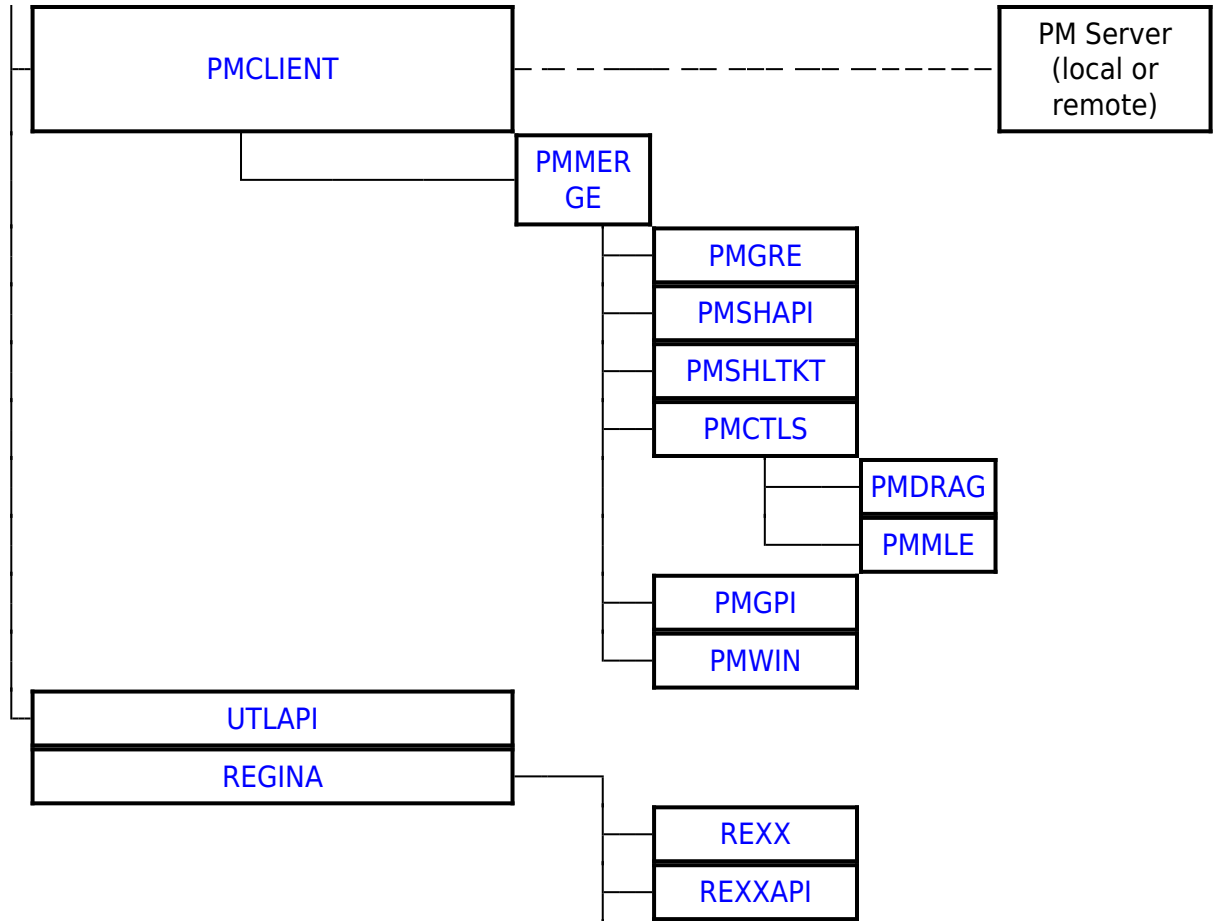

OS/2 DLLs	
Base API	DOSCALLS EMXWRAP SUB32 ANSICALL NLS MSG MONCALLS KBDCALLS MOUCALLS VIOCALLS SESMGR BKSCALLS BMSCALLS BVSCALLS NAMPIPES QUECALLS OS2CHAR
Bidirectional NLS	bdcalls bdcalls32 bdime bdbvh bdview bdwpcis bidipm pmbidi
Unicode API	uconv unikbd libuni
BVH (Base Video Handlers)	bvhinit bvhmpa bvhvga bvhsvga bvhwndw
GRADD subsystem	vman softdraw gre2vman gengradd
IPF (Information Presentation facility)	helpmgr hpmgrmri minxobj ibmhmgr newview minxmri ertxt
REXX	rexx rexxapi rexxutil regina
The core PM DLL's	pmmerge pmmrgres pmshapi pmshlkt pmgre pmgpi pmdrag pmctls pmmle pmspl pmviop pmwin
Open32	pmwinx mirrors registry
Intelligent Font Interface drivers	pmatm truetype pmunif freetype pmpre
Data Exchange	pmclip pmdde pmddeml
VDM PM interface	pmvdmh pmvdmp seamless shield
WPS	pmwp pmwpmri pmvddrop
Miscellaneous	pmpic pmtkt mvdm

From: <http://ftp.osfree.org/doku/> - **osFree wiki**

Permanent link: <http://ftp.osfree.org/doku/doku.php?id=en:templates:dlls&rev=1700106317>

Last update: **2023/11/16 03:45**