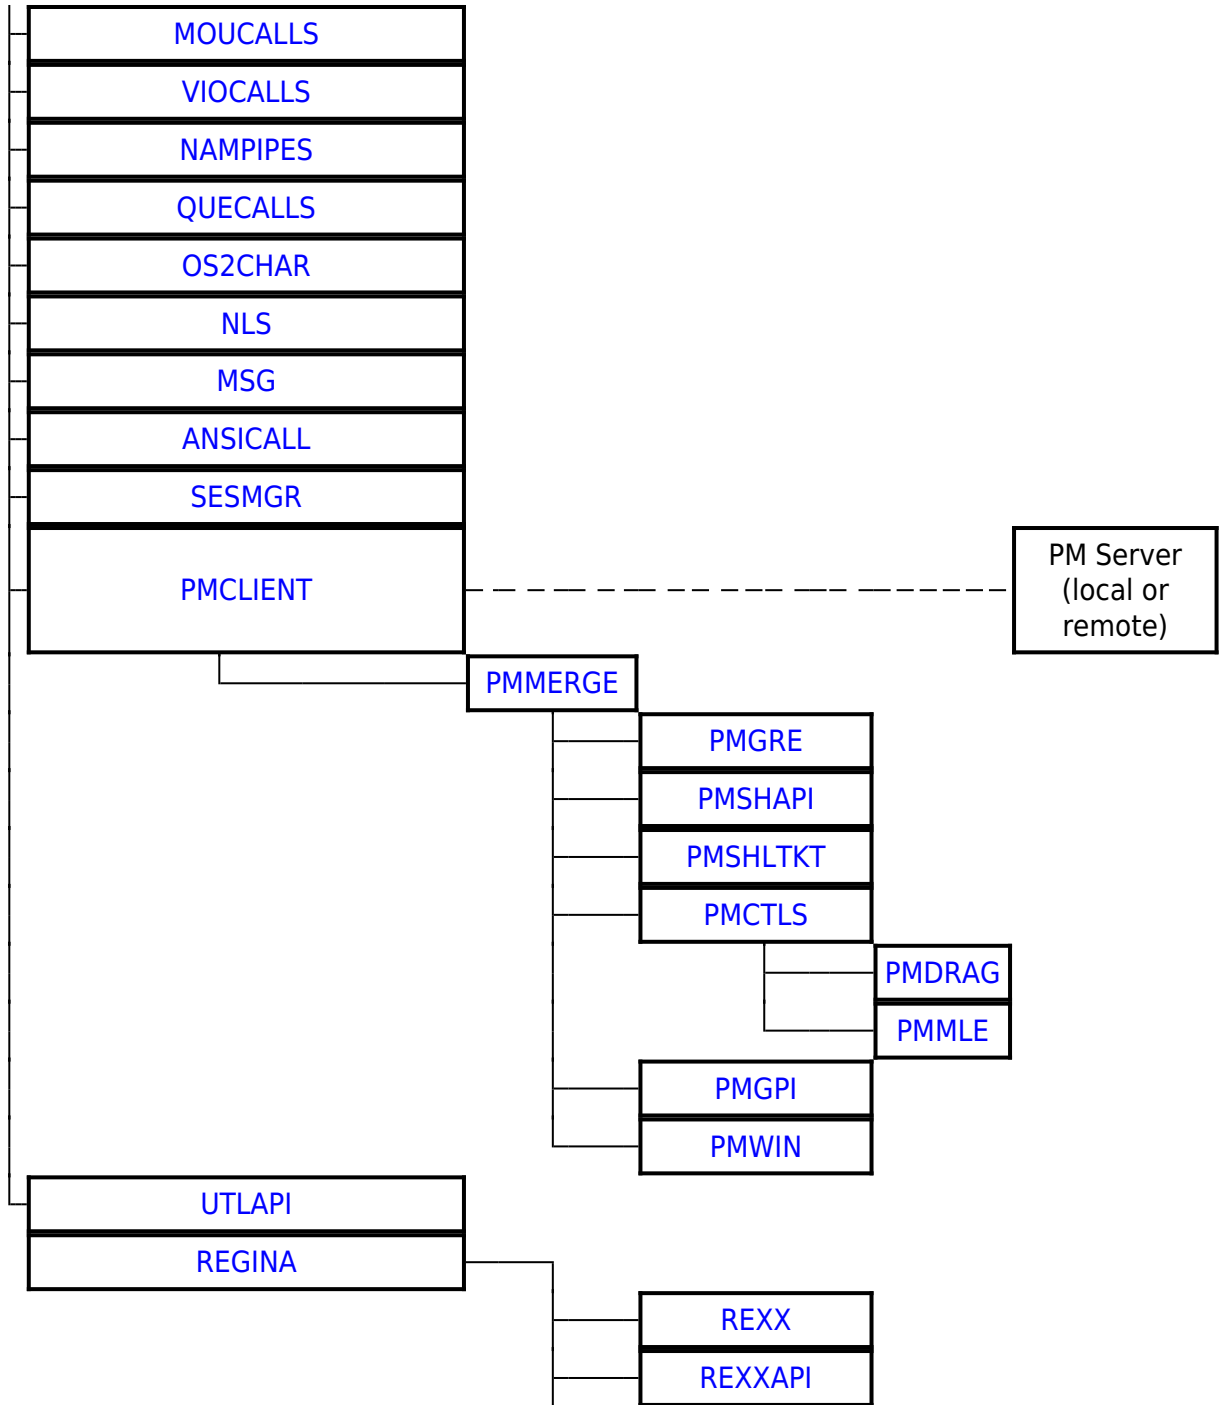

2016/07/25 02:16 · prokushev · 0 Comments

From: <http://ftp.osfree.org/doku/> - osFree wiki

Permanent link: <http://ftp.osfree.org/doku/doku.php?id=en:docs:os2:modules:rexxapi&rev=1633924708>

Last update: 2021/10/11 03:58