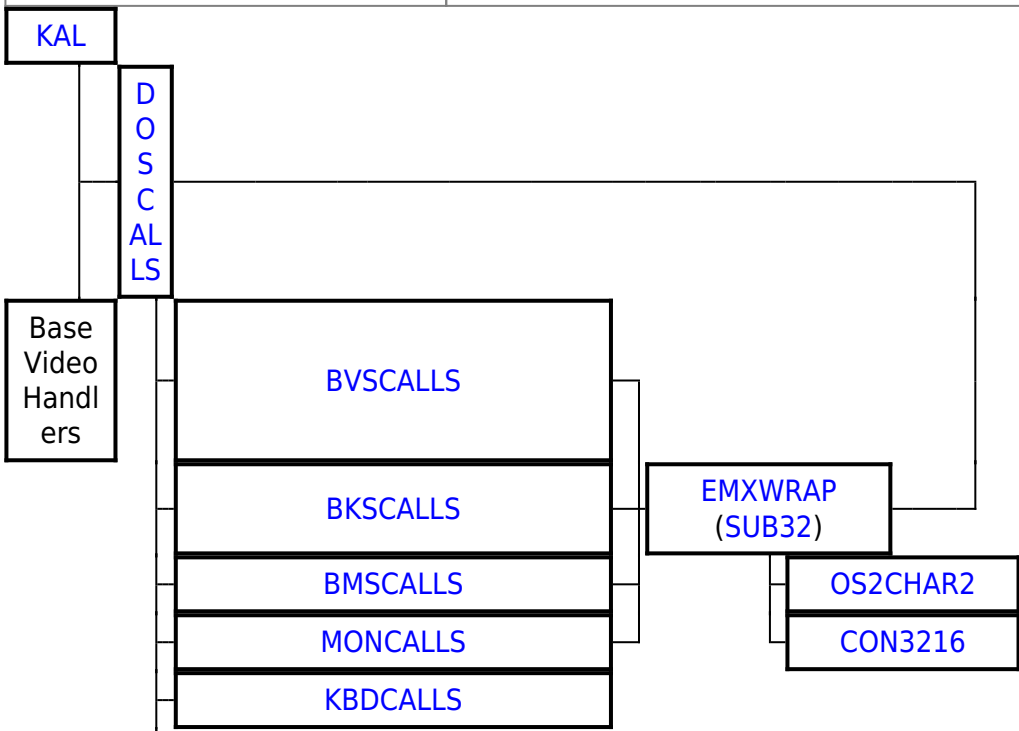

Ordinal	Name	Desc	Status
40	RXFUNCTIONCALL	Call function	
41	RXEXITREGISTER		
42	RXMACROREORDER		
43	RXSUBCOMEXECUTE	Send commands to subcommand environment	
44	RXSUBCOMREGISTER	Register subcommand environment	
45	RXFUNCTIONQUERY	Query list of functions	
46	RXFUNCTIONREGISTER	Register function	
47	RXEXITDROP		
48	RXFUNCTIONDEREGISTER	Remove function	

OS/2 DLLs

Base API	DOSCALLS EMXWRAP SUB32 ANSCALL NLS MSG MONCALLS KBDSCALLS MOUCALLS VIOCALLS SESMGR BKSCALLS BMSCALLS BVSCALLS NAMPIPES QUECALLS OS2CHAR
Bidirectional NLS	BDCALLS BDCALLS32 BDIME BDBVH BDVIEW BDWPCLS BIDIPM PMBIDI
Unicode API	UCONV UNIKBD LIBUNI
BVH (Base Video Handlers)	BVHINIT BVHMPA BVHVGGA BVHVSVA BVHWNDW
GRADD subsystem	VMAN SOFTDRAW GRE2VMAN GENGRADD
IPF (Information Presentation facility)	HELPMGR HPMGRMRI MINXOBJ IBMHMGR NEWVIEW MINXMRI ERRTXT
REXX	REXX REXXAPI REXXUTIL REGINA
The core PM DLL's	PMMERGE PMMRGRES PMSHAPI PMSHLTKT PMGRE PMGPI PMDRAG PMCTLS PMMLE PMSPL PMVIOP PMWIN
Open32	PMWINX MIRRORS REGISTRY
Intelligent Font Interface drivers	PMATM TRUETYPE PMUNIF FREETYPE PMPRE
Data Exchange	PMCLIP PMDDE PMDDEML
VDM PM interface	PMVDMH PMVDMP SEAMLESS SHIELD
WPS	PMWP PMWPMRU PMVDDROP
Miscellaneous	PMPIC PMTKT MVDM